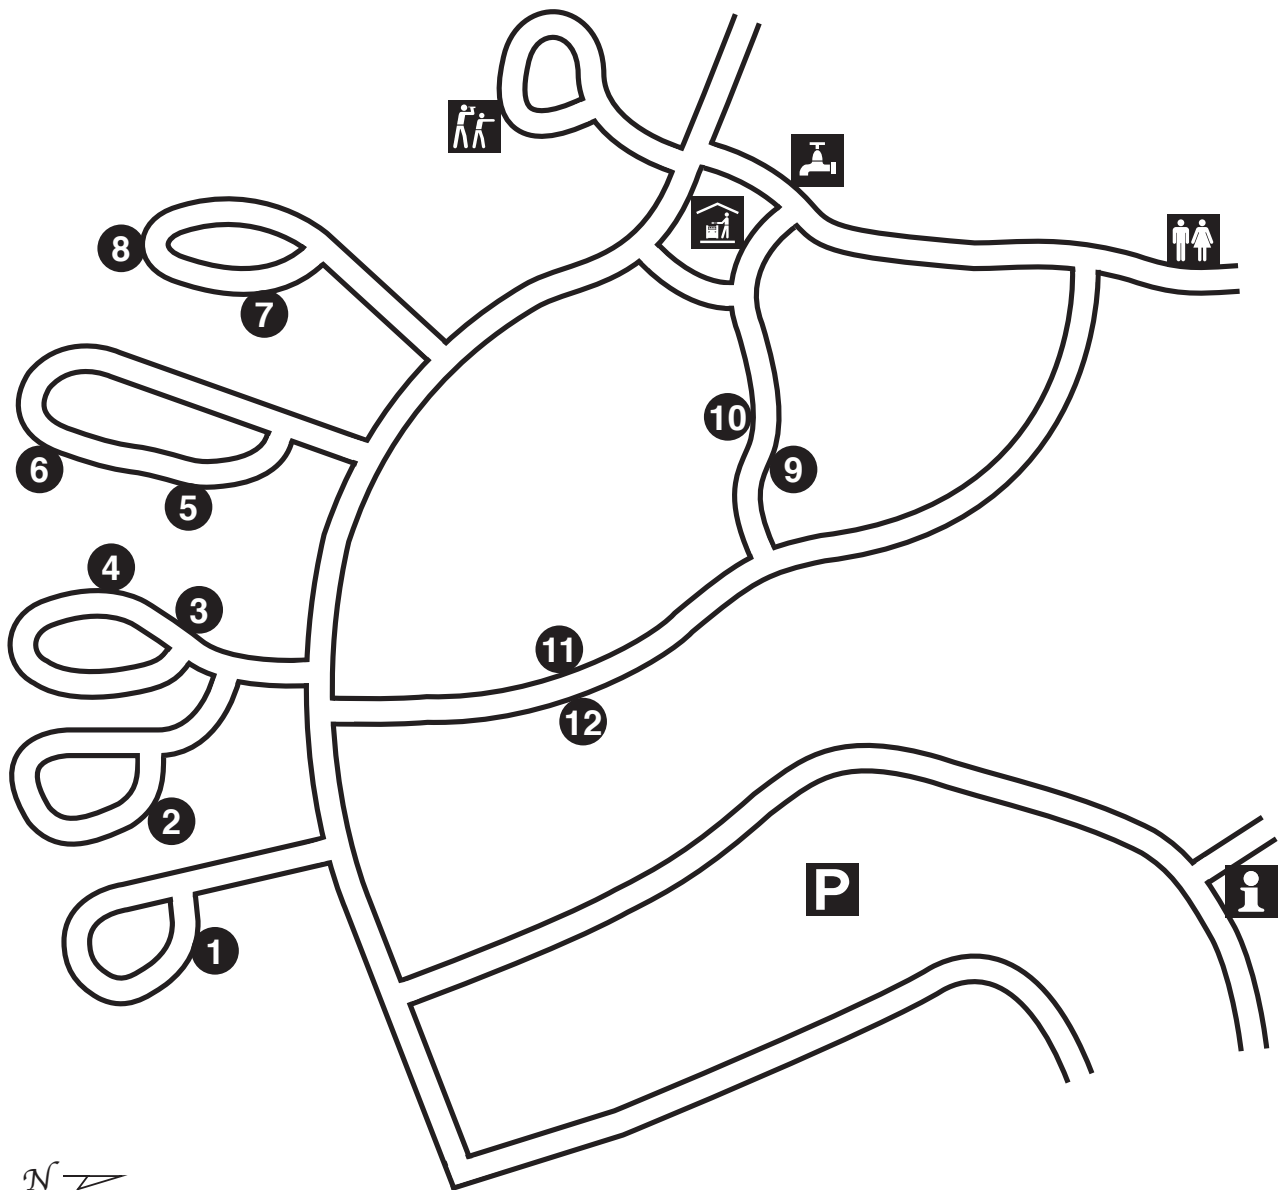

Perth Hills Discovery Centre

CAMPGROUND MAP

N
map not to scale

Legend

Toilets

Sheltered barbecue

Drinking water tank

Parking

Information

Scenic views

1 Coolbaroo

2 Blue Wren

3 Tammar 1

4 Tammar 2

5 Mardoo 1

6 Mardoo 2

7 Woylie

8 Quenda

9 Twenty Eight

10 Possum

11 Phascogale

12 Chuditch