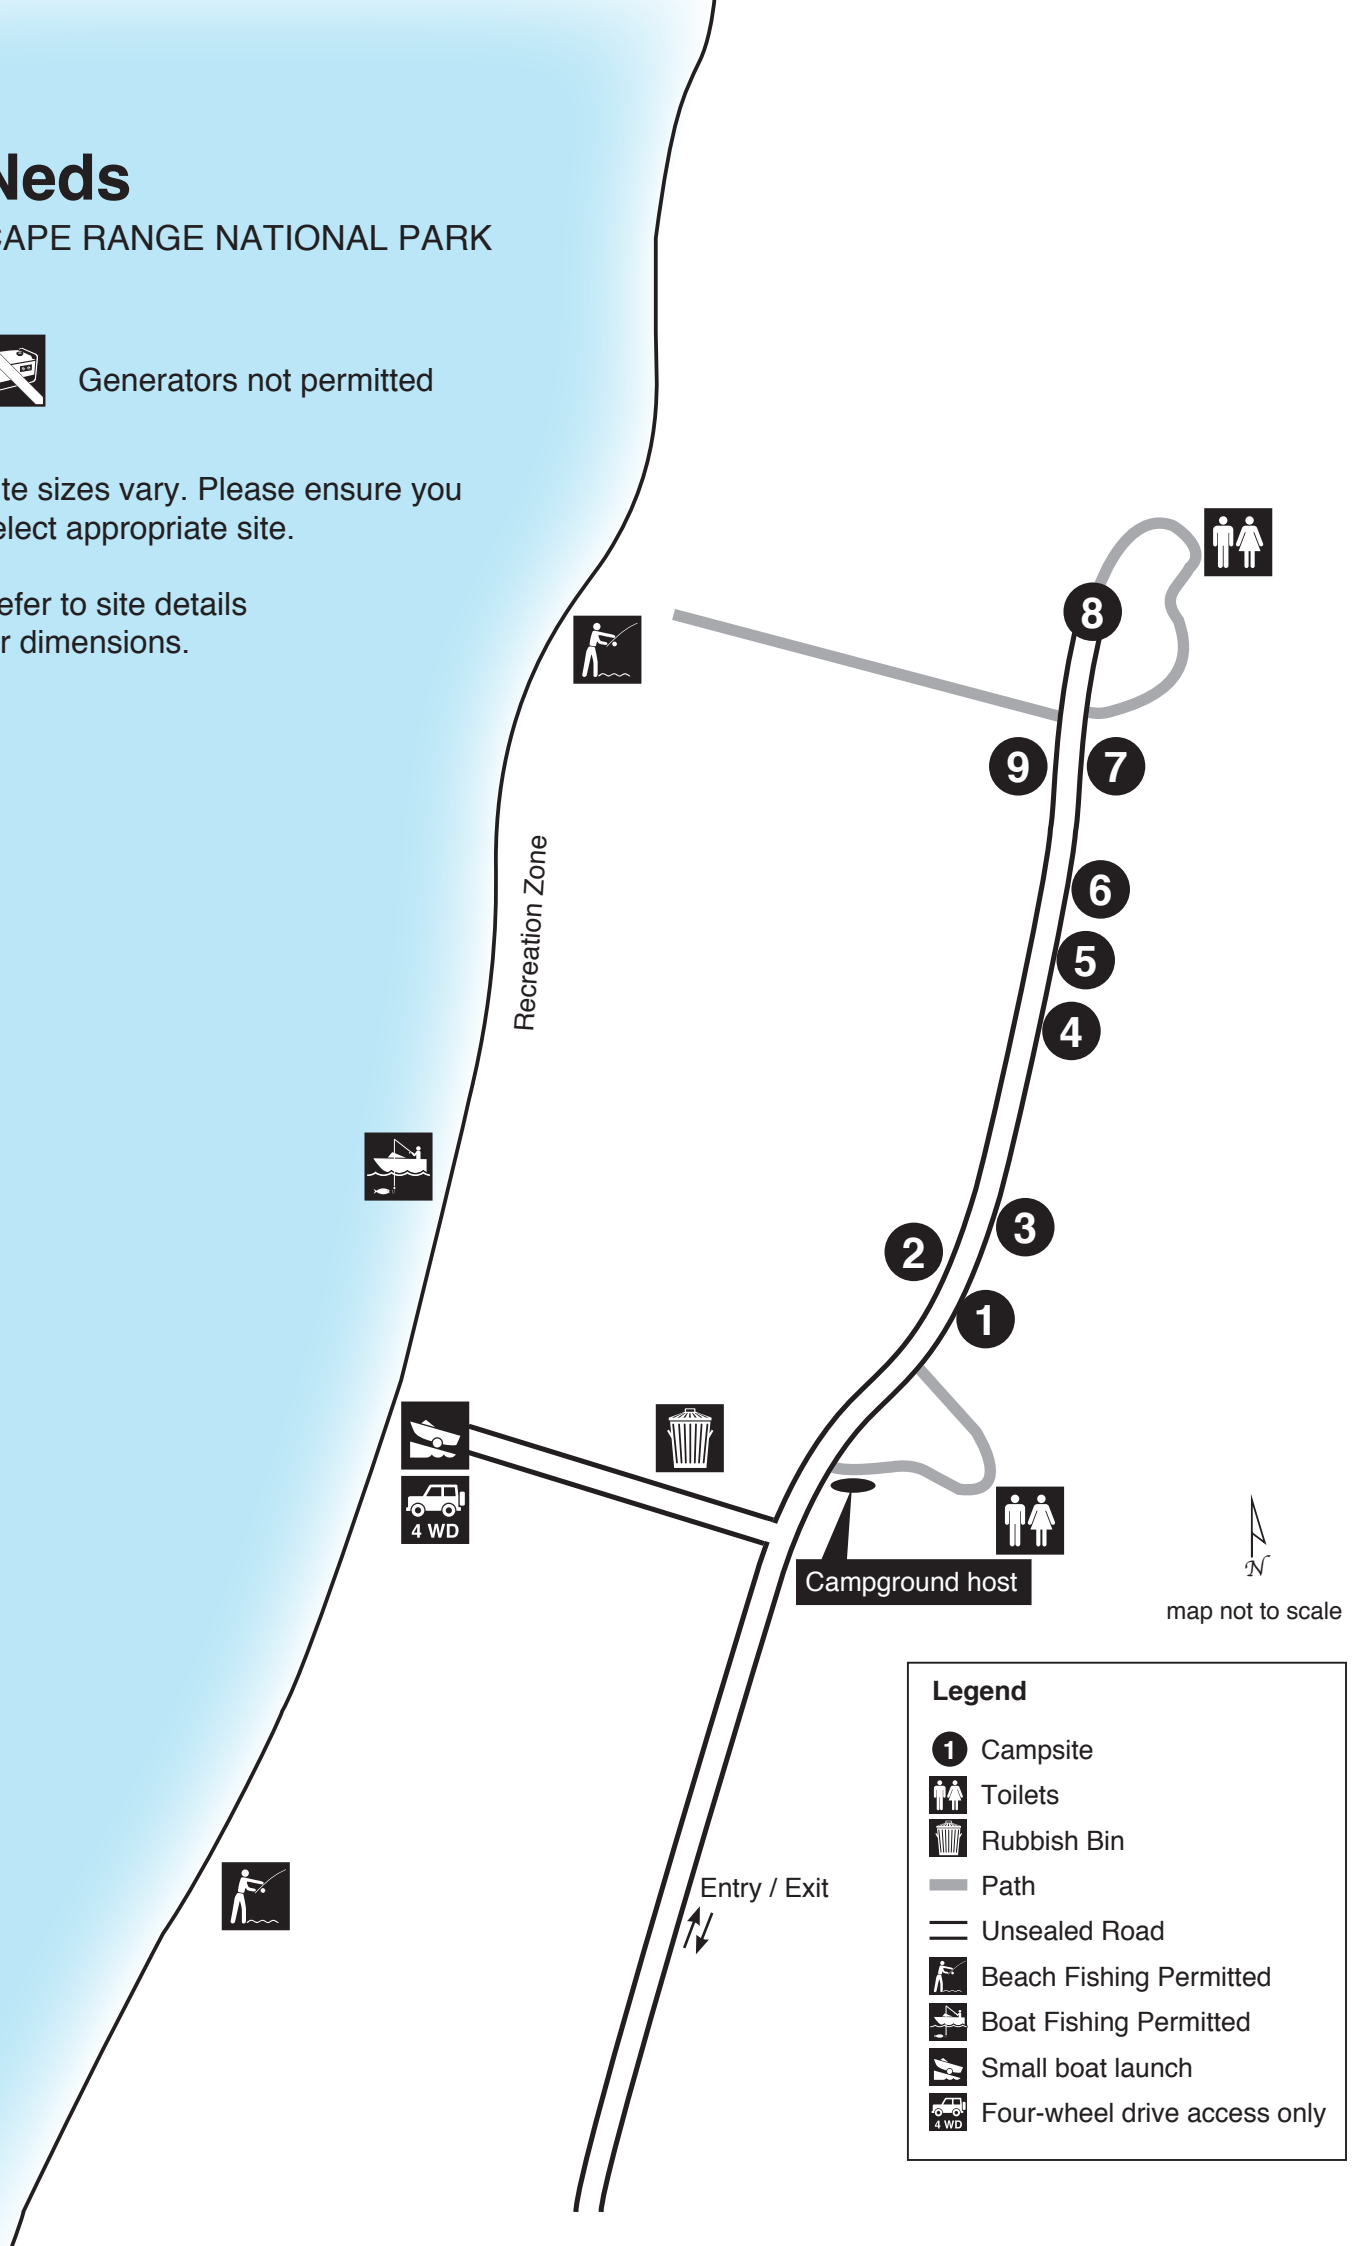

Neds

CAPE RANGE NATIONAL PARK

Generators not permitted

Site sizes vary. Please ensure you select appropriate site.

Refer to site details for dimensions.

Legend

- 1 Campsite
- Toilets
- Rubbish Bin
- Path
- Unsealed Road
- Beach Fishing Permitted
- Boat Fishing Permitted
- Small boat launch
- Four-wheel drive access only