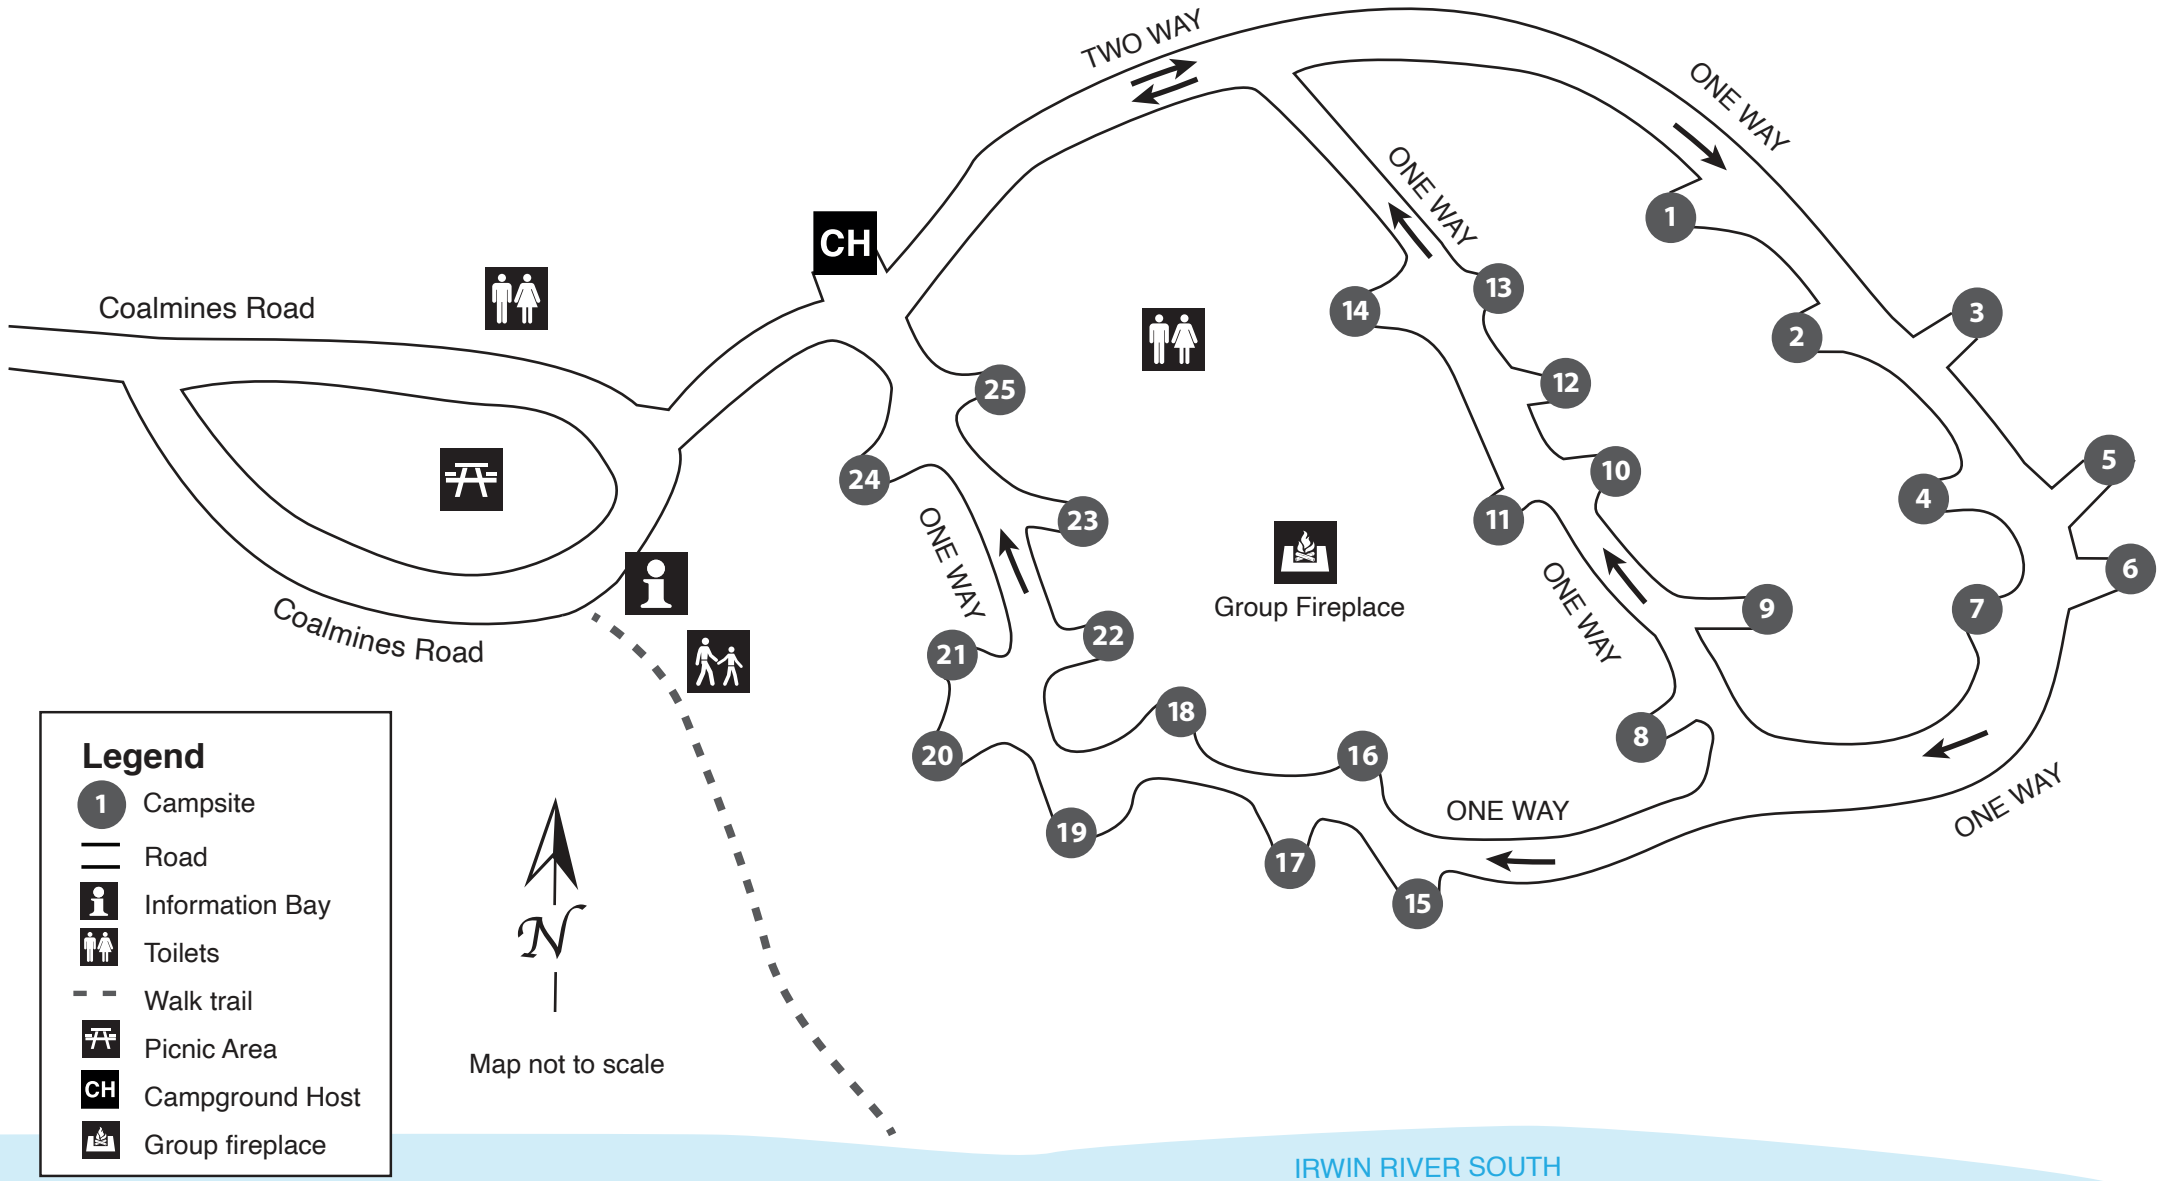

Miners campground

Coalseam Conservation Park

Legend

- 1 Campsite
- Road
- i Information Bay
- ♂♀ Toilets
- - - Walk trail
- ☜ Picnic Area
- CH Campground Host
- 🔥 Group fireplace

IRWIN RIVER SOUTH