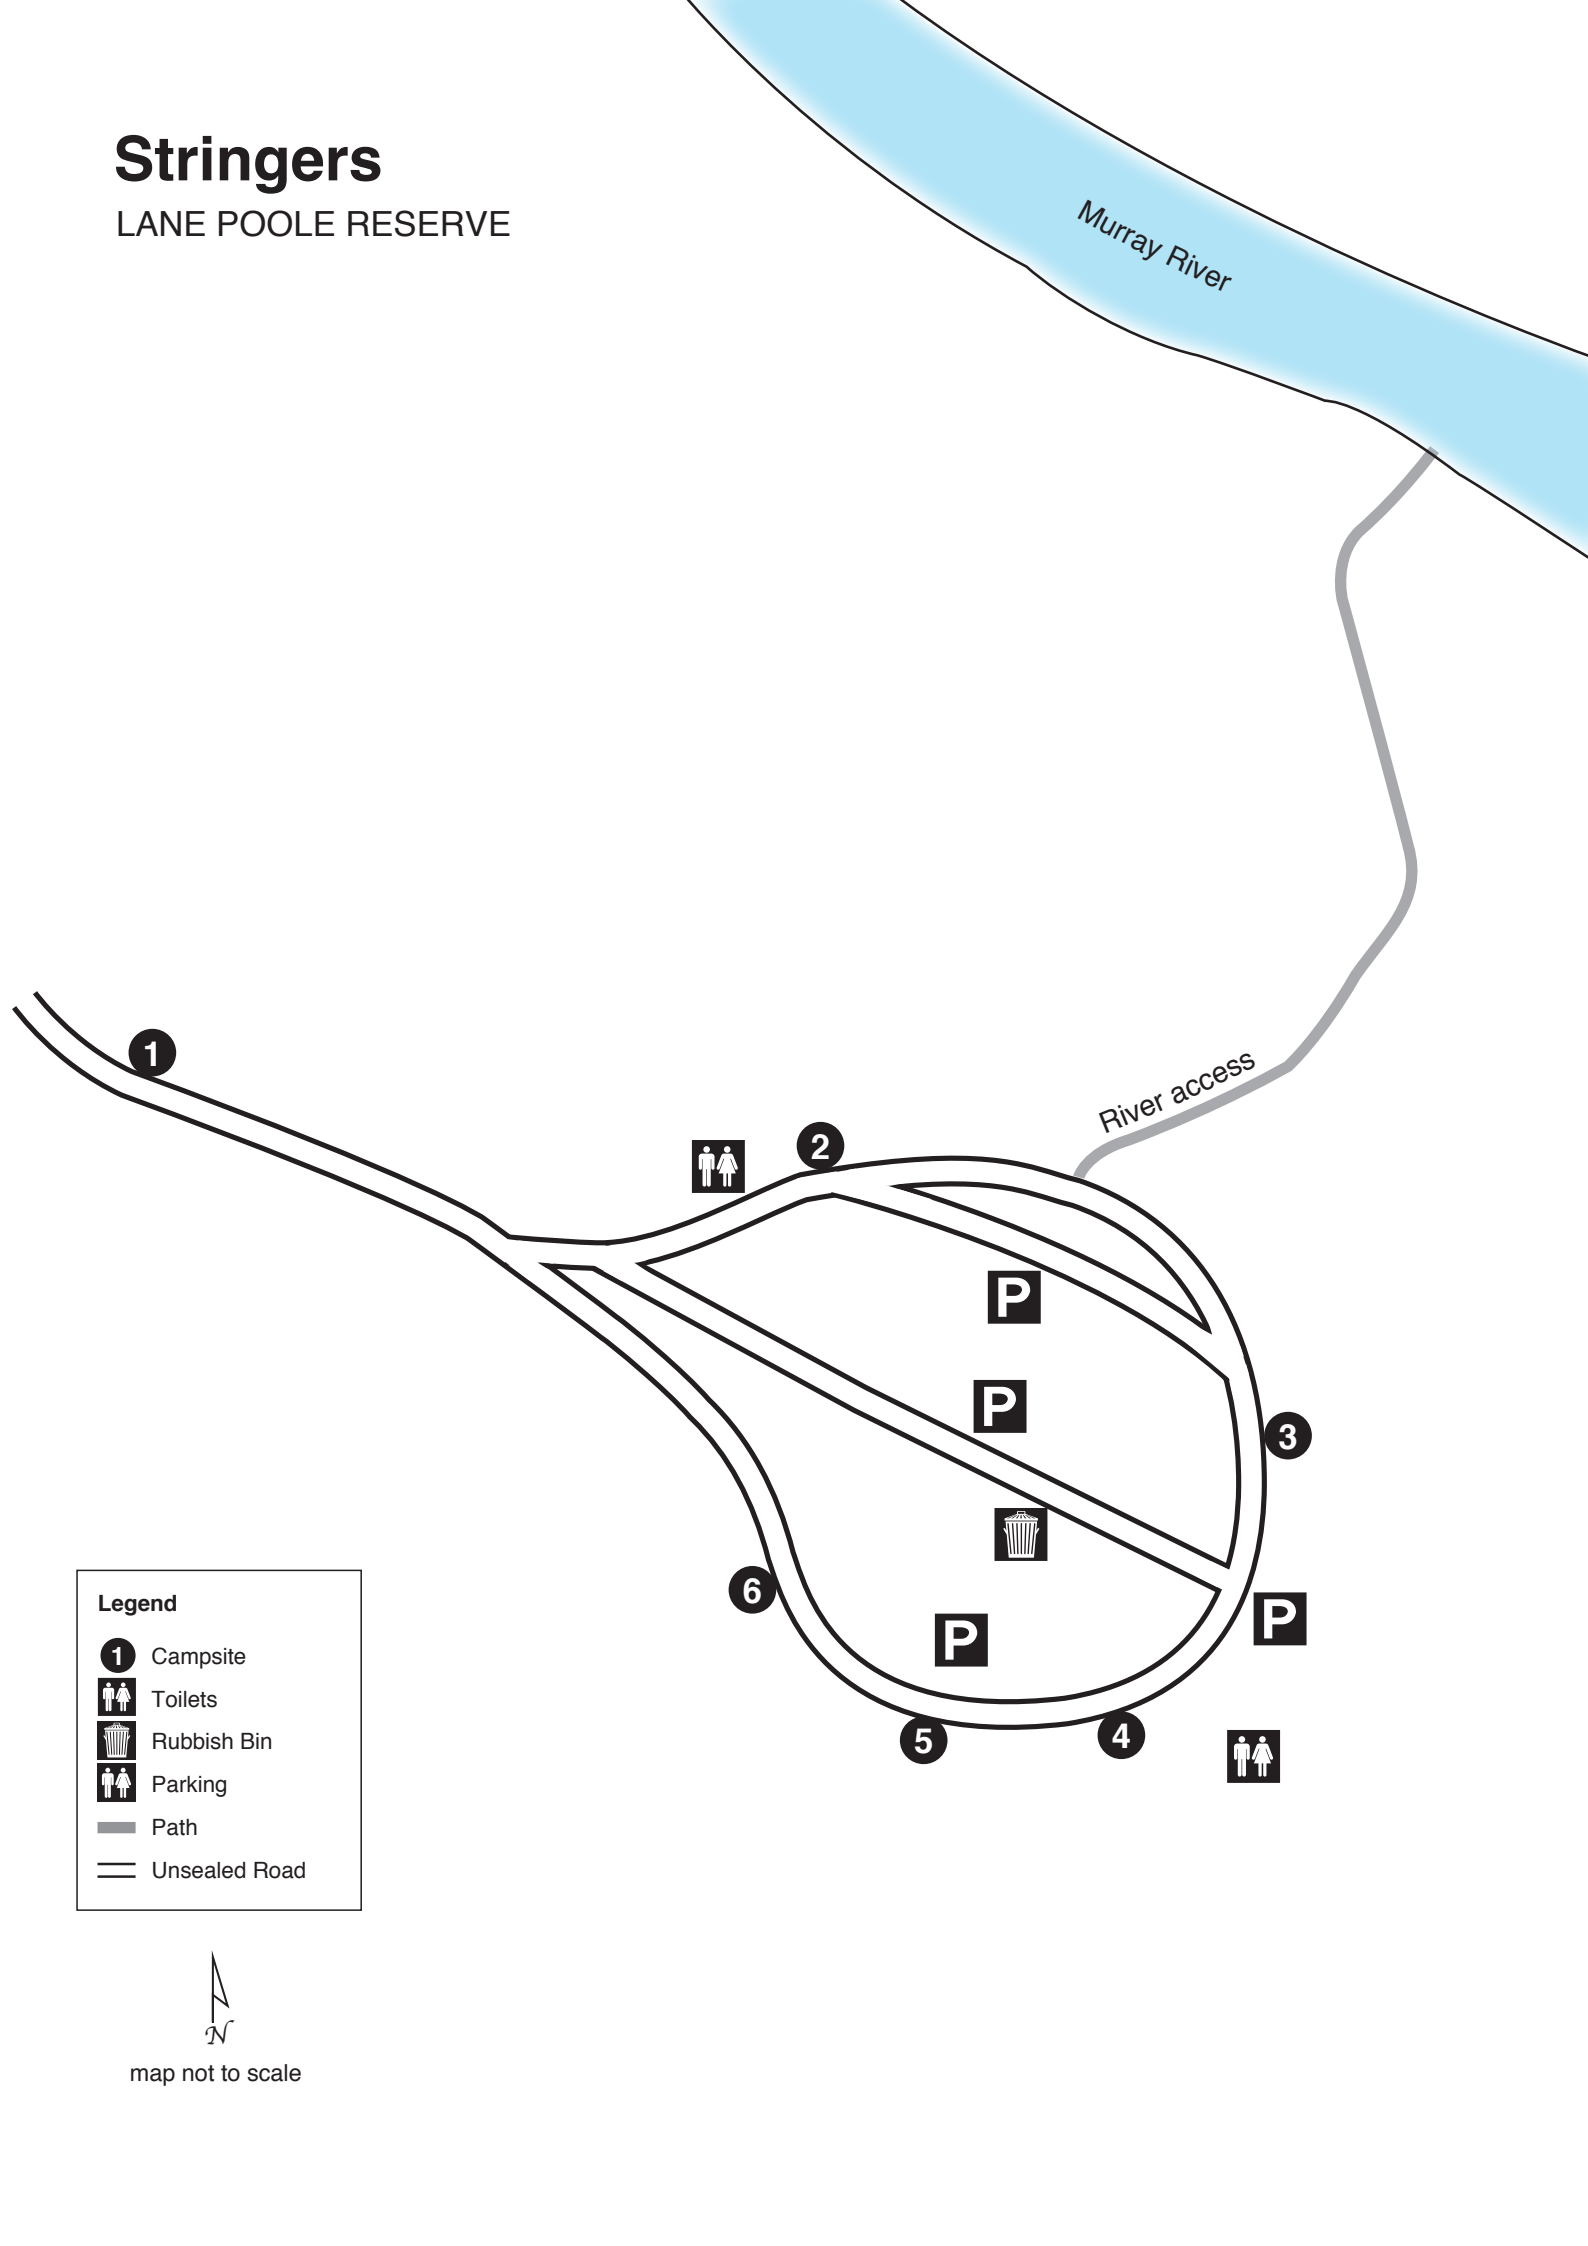

Stringers

LANE POOLE RESERVE

Murray River

River access

Legend

- 1 Campsite
- Toilets
- Rubbish Bin
- Parking
- Path
- Unsealed Road

map not to scale