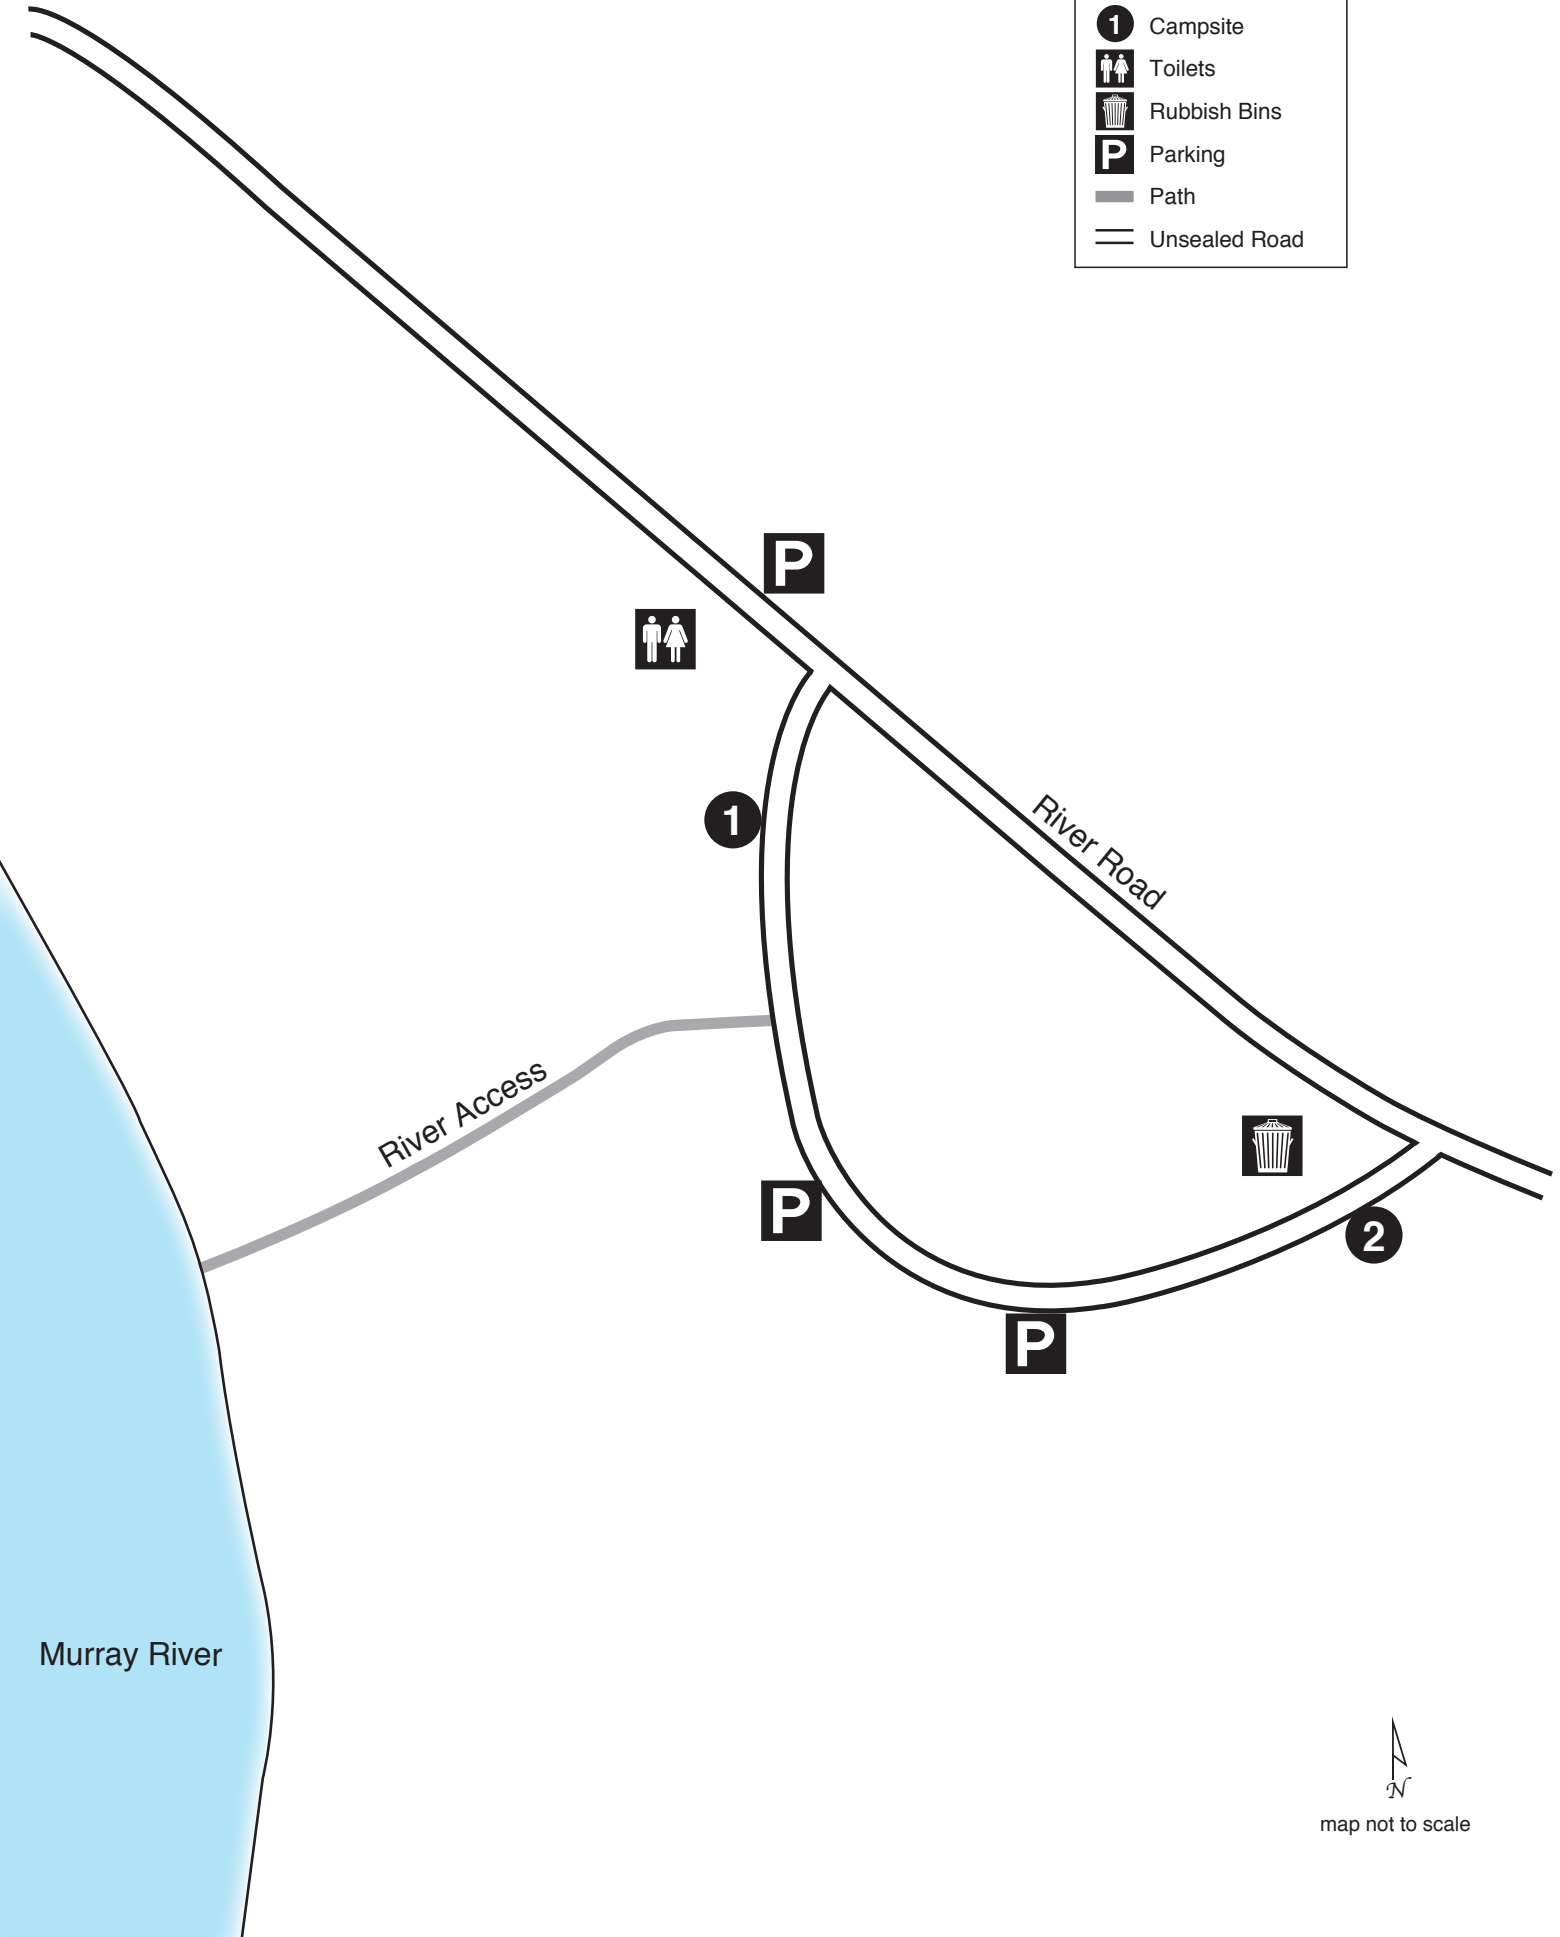

## LANE POOLE RESERVE

### Legend

-  Campsite
-  Toilets
-  Rubbish Bins
-  Parking
-  Path
-  Unsealed Road

map not to scale