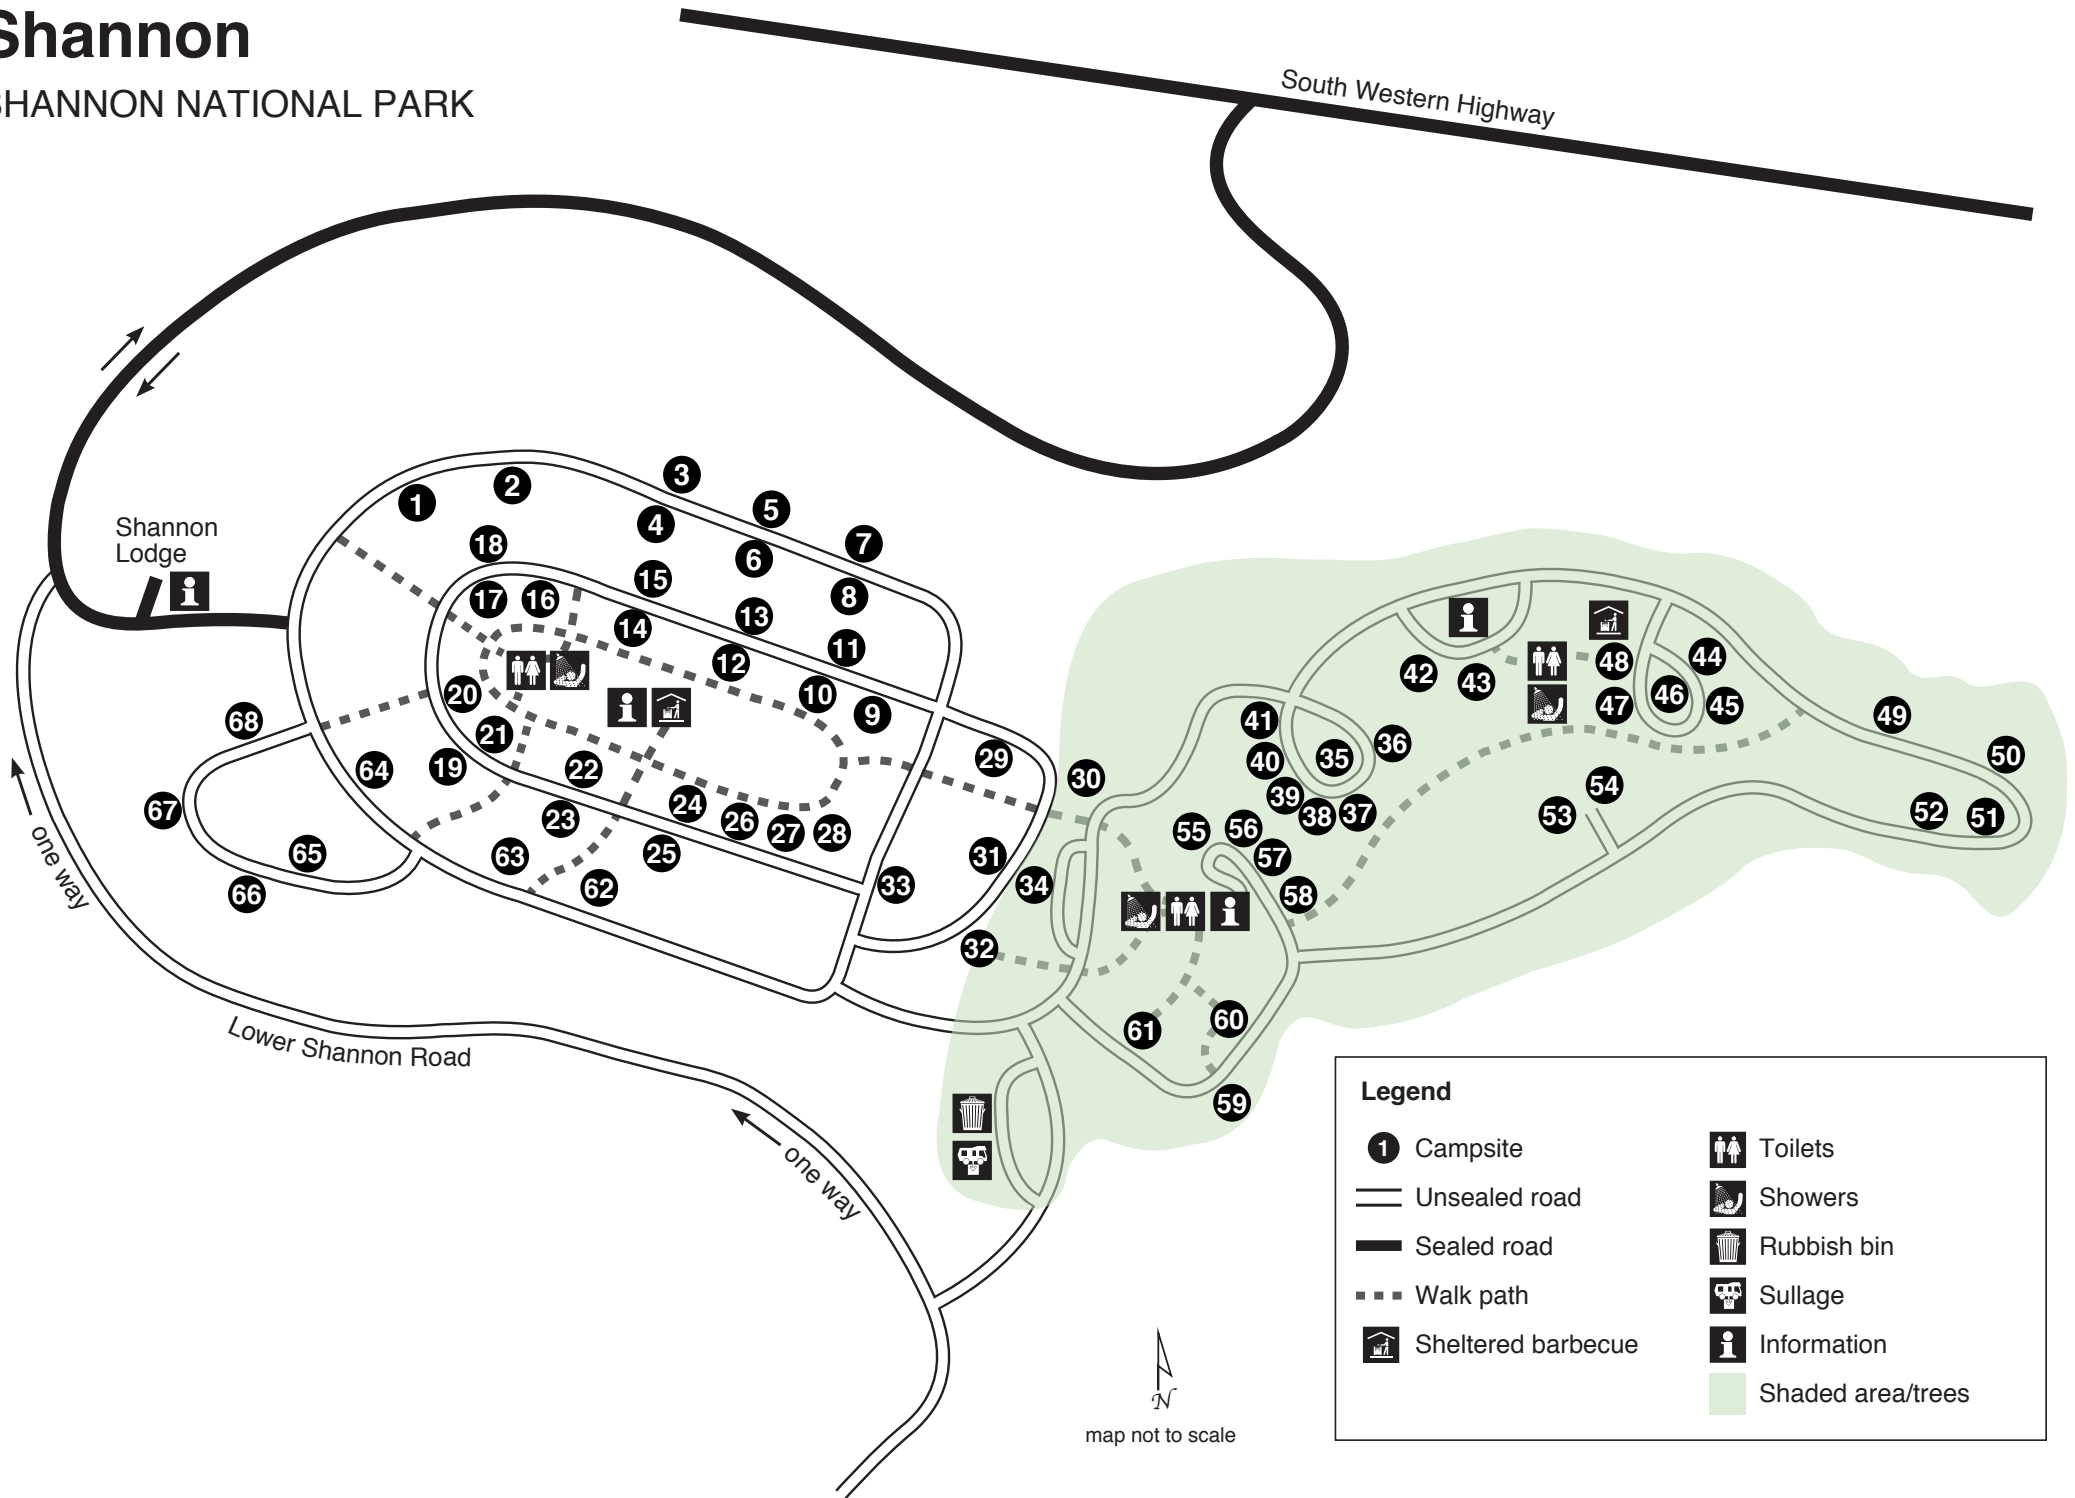

Shannon

SHANNON NATIONAL PARK

Legend

① Campsite	🚻 Toilets
— Unsealed road	🚿 Showers
— Sealed road	🗑️ Rubbish bin
- - - Walk path	🚰 Sullage
🏠 Sheltered barbecue	👤 Information
	🌳 Shaded area/trees

map not to scale