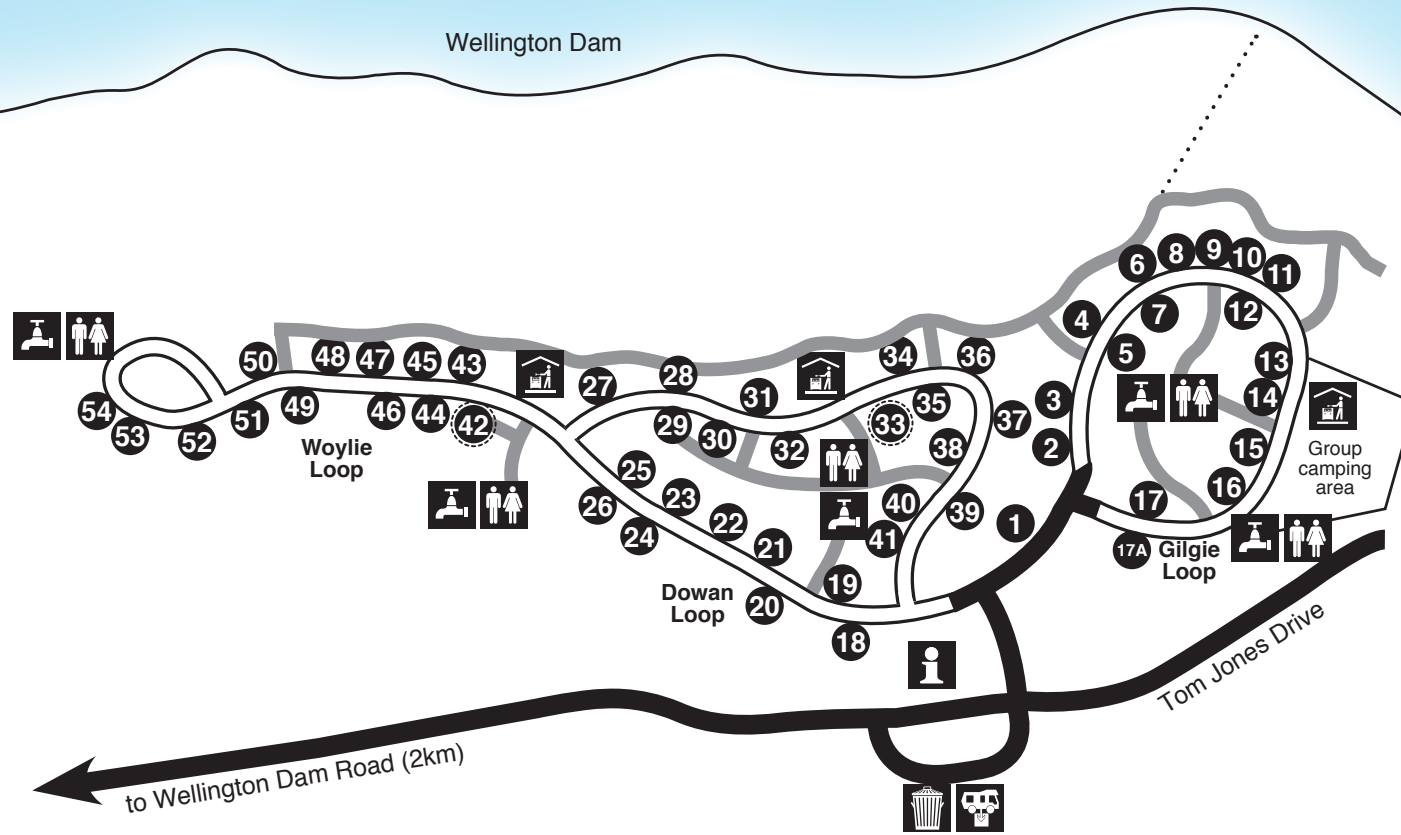

Potters Gorge

WELLINGTON NATIONAL PARK

map not to scale

Legend

- | | | |
|-----------------------|--------------------|-----------------------------------|
| Campsite | Walk Path | Water (not suitable for drinking) |
| Campsite - accessible | Sheltered Barbecue | Sullage |
| Unsealed Road | Toilet | Information |
| Sealed Road | Rubbish bin | |