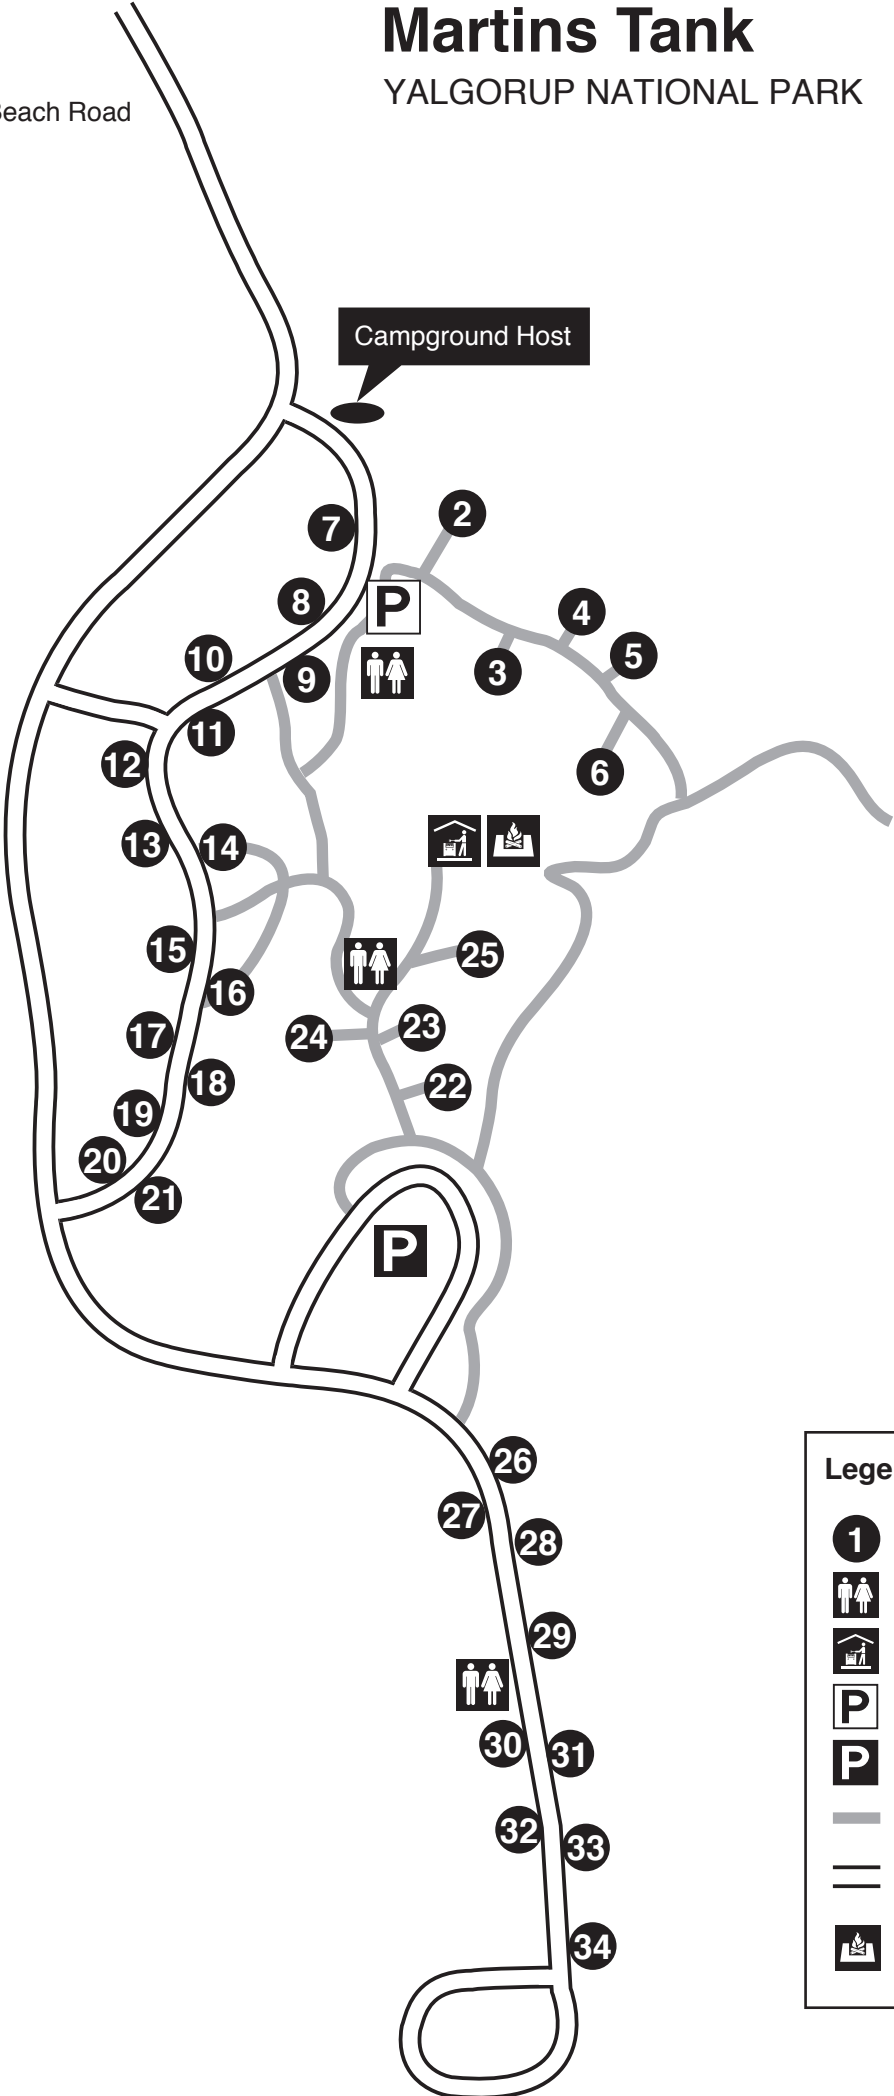

Martins Tank

YALGORUP NATIONAL PARK

To / from
Preston Beach Road

Legend

- Campsite
- Toilets
- Sheltered Barbecues
- Parking - sites 2-6
- Parking - sites 22-25
- Path
- Unsealed Road
- Communal fire ring seasonal use only

map not to scale