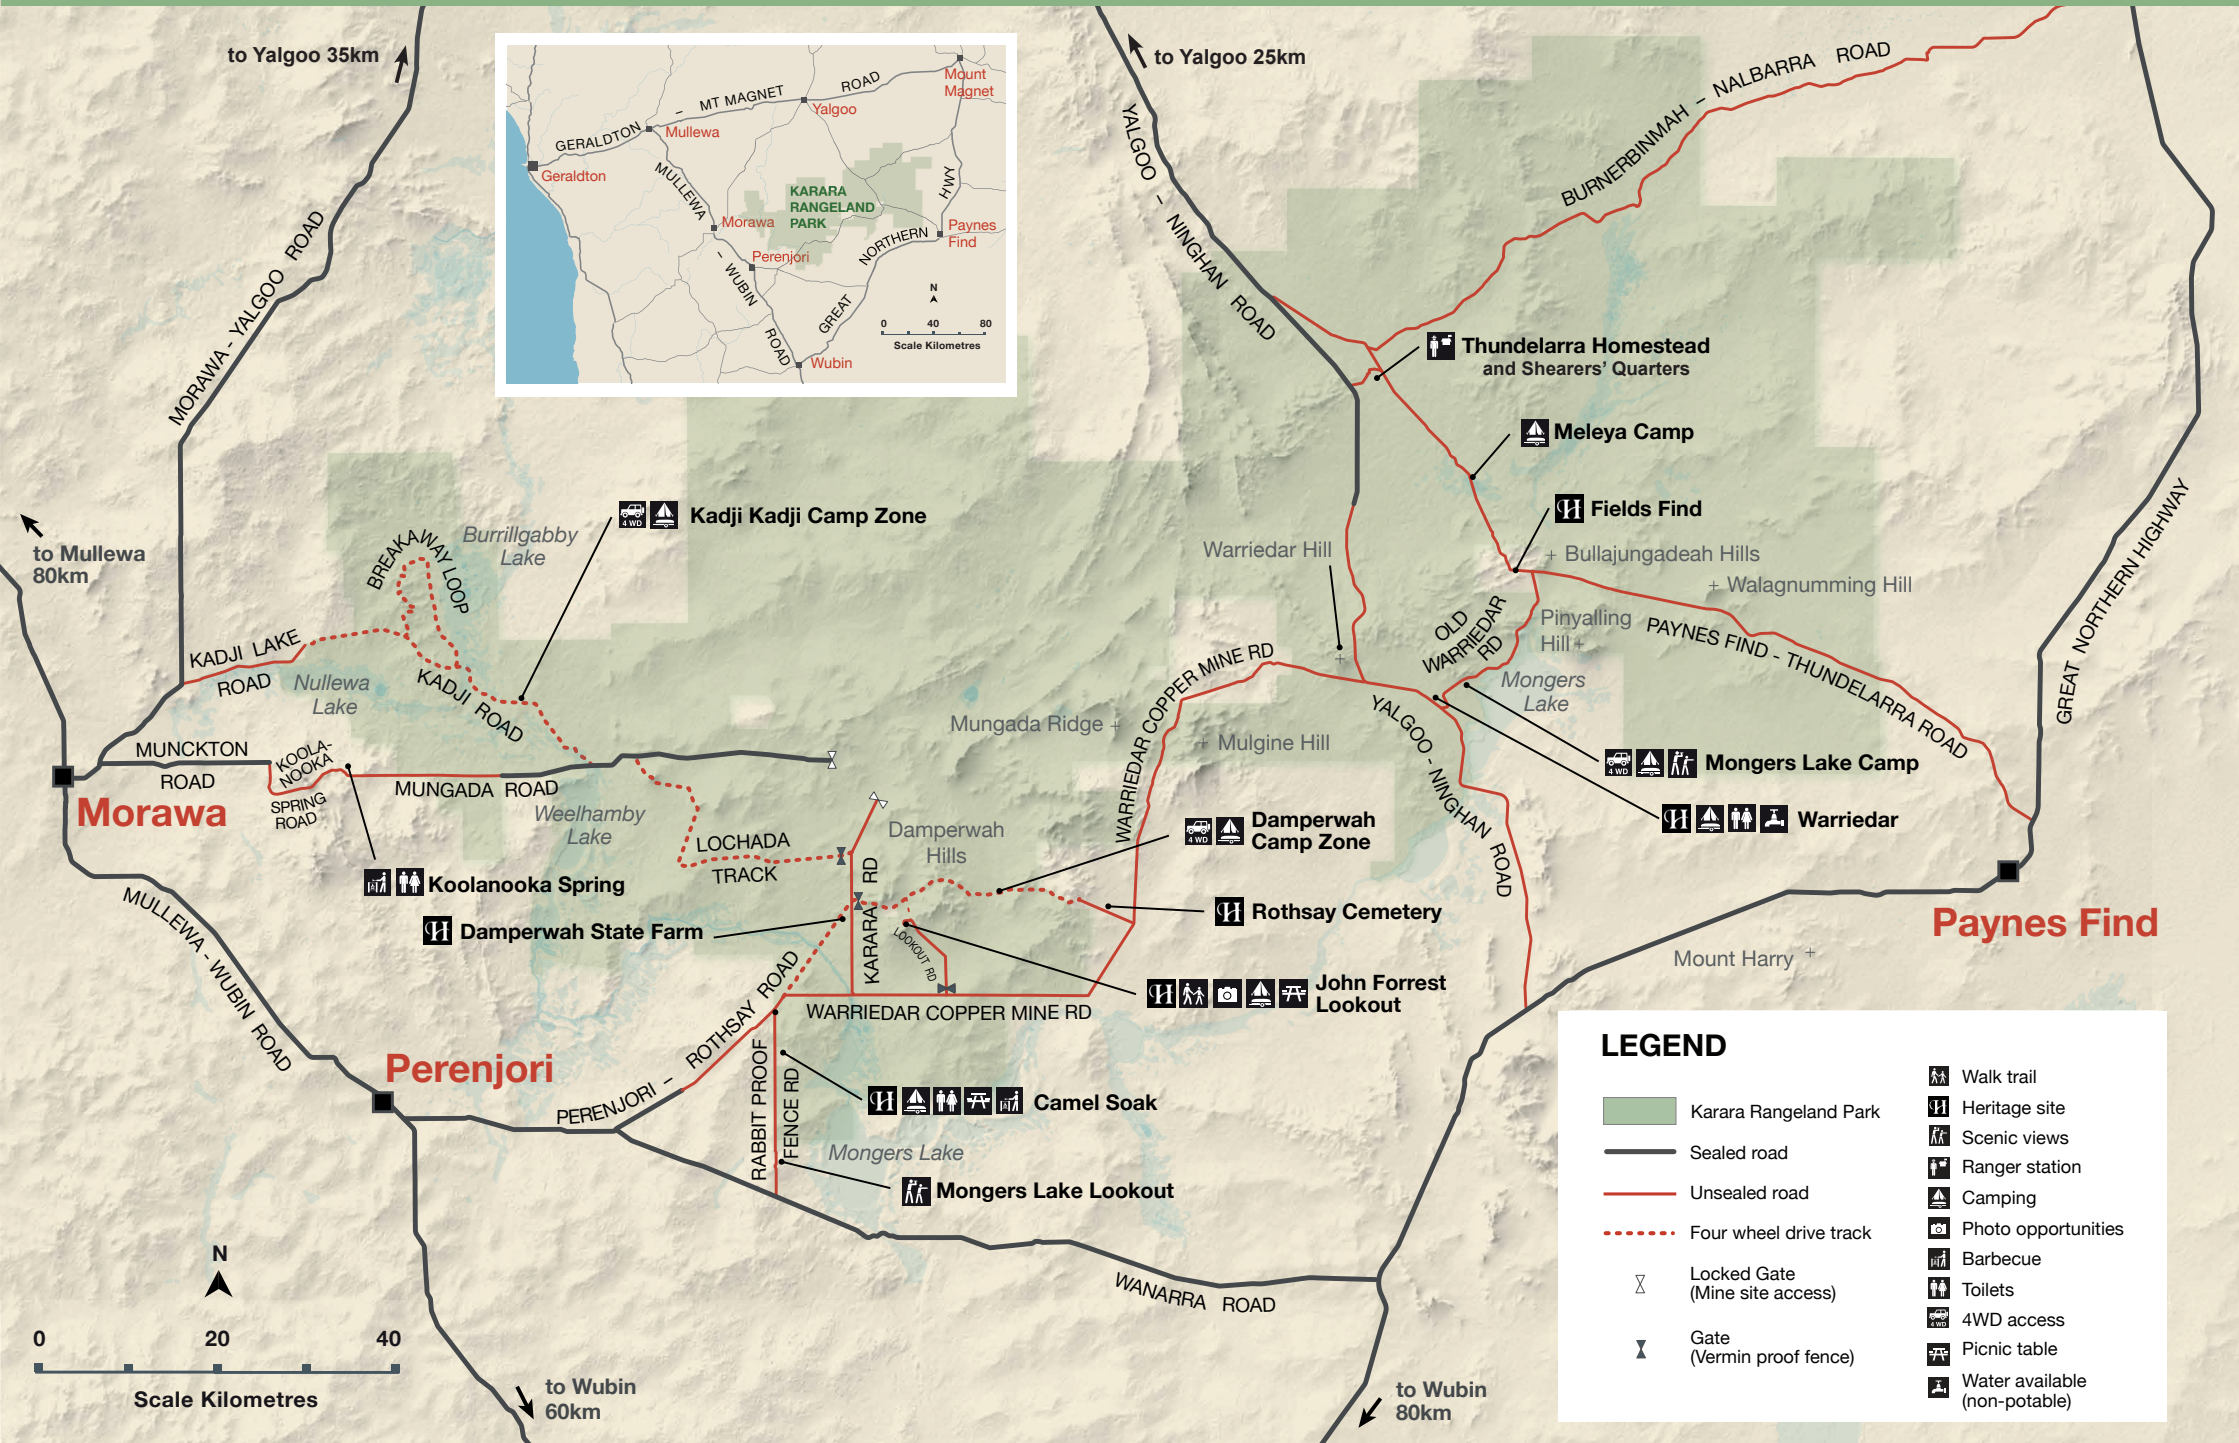

# Karara Rangeland Park

## LEGEND

- |  |                                |  |                               |
|--|--------------------------------|--|-------------------------------|
|  | Karara Rangeland Park          |  | Walk trail                    |
|  | Sealed road                    |  | Heritage site                 |
|  | Unsealed road                  |  | Scenic views                  |
|  | Four wheel drive track         |  | Ranger station                |
|  | Locked Gate (Mine site access) |  | Camping                       |
|  | Gate (Vermin proof fence)      |  | Photo opportunities           |
|  |                                |  | Barbecue                      |
|  |                                |  | Toilets                       |
|  |                                |  | 4WD access                    |
|  |                                |  | Picnic table                  |
|  |                                |  | Water available (non-potable) |