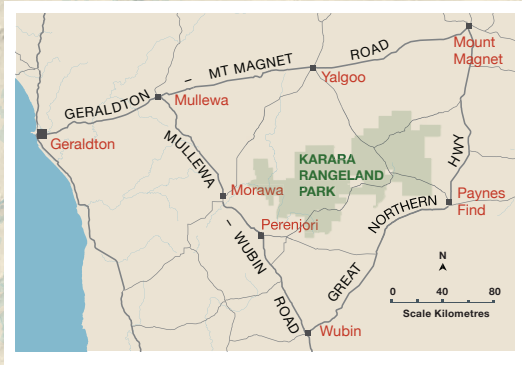

# Karara Rangeland Park

## LEGEND

- |  |                                |  |                               |
|--|--------------------------------|--|-------------------------------|
|  | Karara Rangeland Park          |  | Walk trail                    |
|  | Sealed road                    |  | Heritage site                 |
|  | Unsealed road                  |  | Scenic views                  |
|  | Four wheel drive track         |  | Ranger station                |
|  | Locked Gate (Mine site access) |  | Camping                       |
|  | Gate (Vermin proof fence)      |  | Photo opportunities           |
|  |                                |  | Barbecue                      |
|  |                                |  | Toilets                       |
|  |                                |  | 4WD access                    |
|  |                                |  | Picnic table                  |
|  |                                |  | Water available (non-potable) |